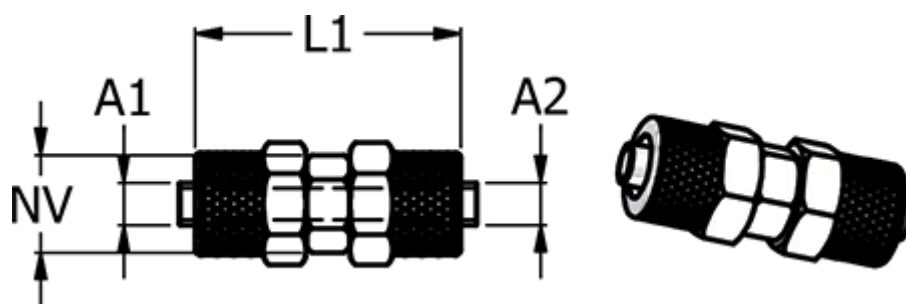

Article number: 586113004

Description: Push-on fitting 11.300-4, metal $\text{Ø}4/2\text{-}\text{Ø}4/2$
Straight connector

Measures

Hose diameter A1 = 4/2

Hose diameter A2 = 4/2

NV = 10